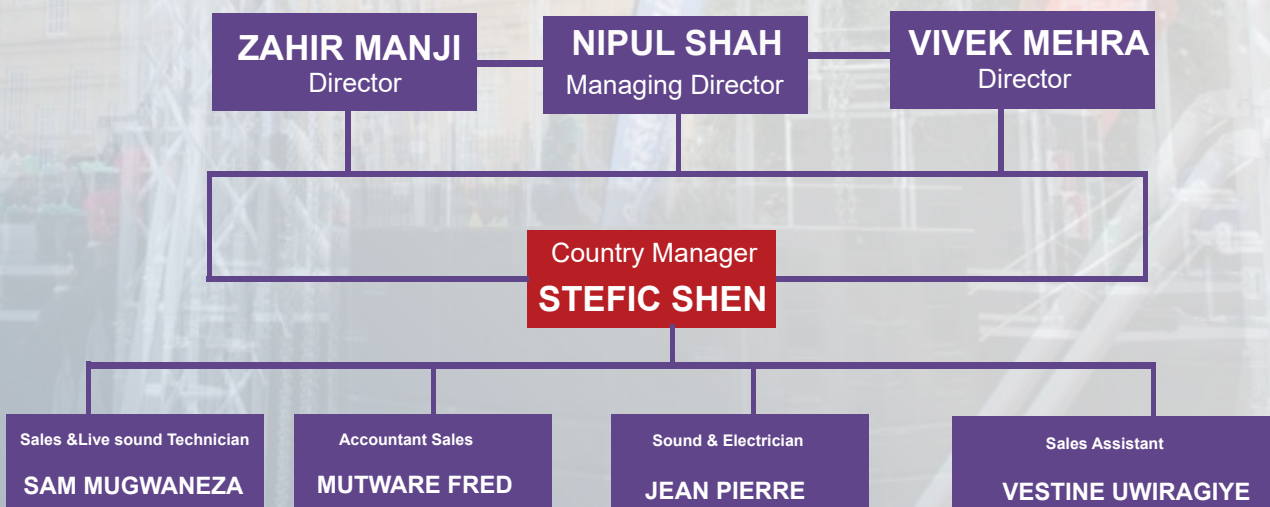

BACKGROUND INFORMATION

Based in Kigali, Rwanda, Sound Creations Ltd-RW is a subsidiary company with the mother company based in Nairobi Kenya. Sound Creations Ltd leads the Eastern Africa market in importation

and distribution of world-class, pro audio-visual, lighting and acoustical solutions. At Sound Creations we specialize in quality, practicability and cost-effective equipment. Bearing in mind the purchasing demographic of the continent, we have consistently provided to our clients world-class Music & Pro Audio Equipment for religious, concert, commercial and entertainment use.

Sound Creations limited was founded in 2004, while the Rwanda branch began operations in 2018. Over the past year, SCL-Rwanda has invested in gaining experience on our market needs and preferences enabling us bridge the gap between the right brand with the right client

ORGANIZATION CHART